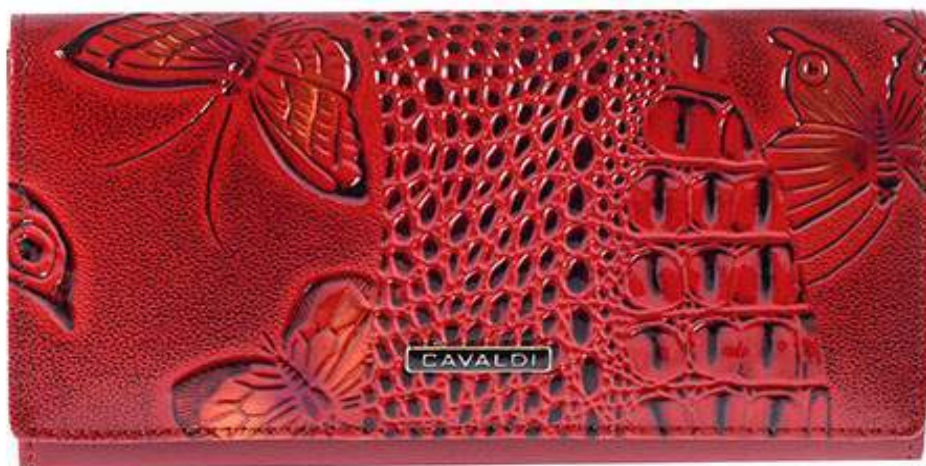

SKÓRA  
NATURALNA

Women's Wallet Leather+PU

PN26-BFC RED

6,16 \$

4<sup>U</sup>CAVALDI

SKÓRA  
NATURALNA

Women's Wallet Leather+PU

PN26-BF RED