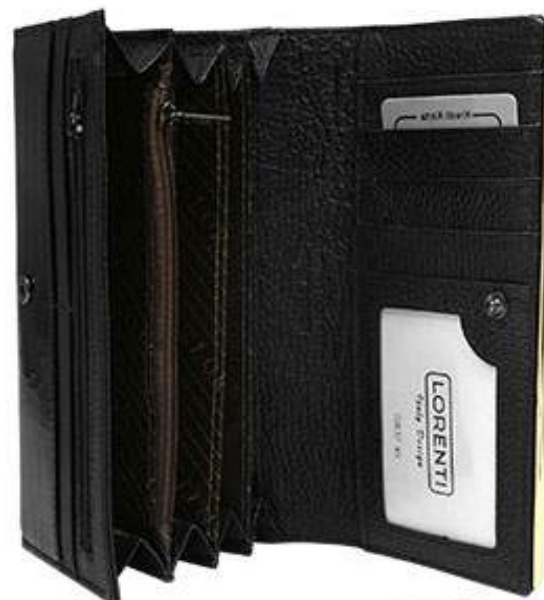

Arkusz1

Women's Leather Wallet

72037-RSK BLACK

8,53 $

Lorenti

SKÓRA
NATURALNA