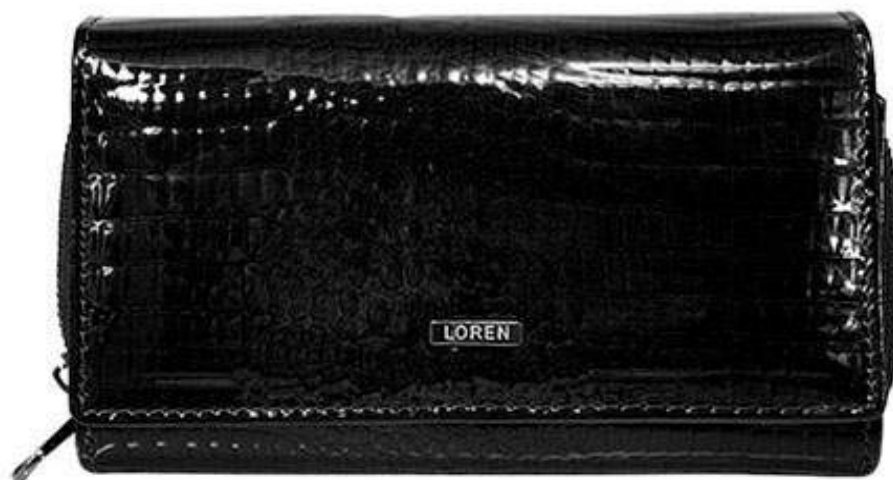

Arkusz1

Women's Leather Wallet

57006-RS BLACK

9,24 $

LOREN