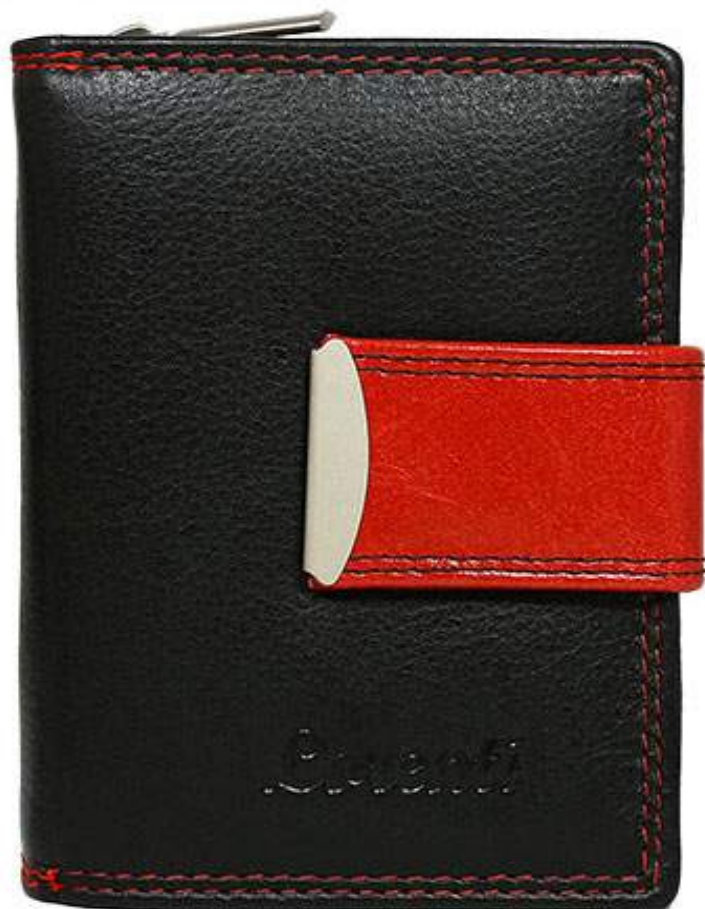

Arkusz1

Women's Leather Wallet

LT-02-BCF RED

7,34 $

Lorenti

SKÓRA
NATURALNA