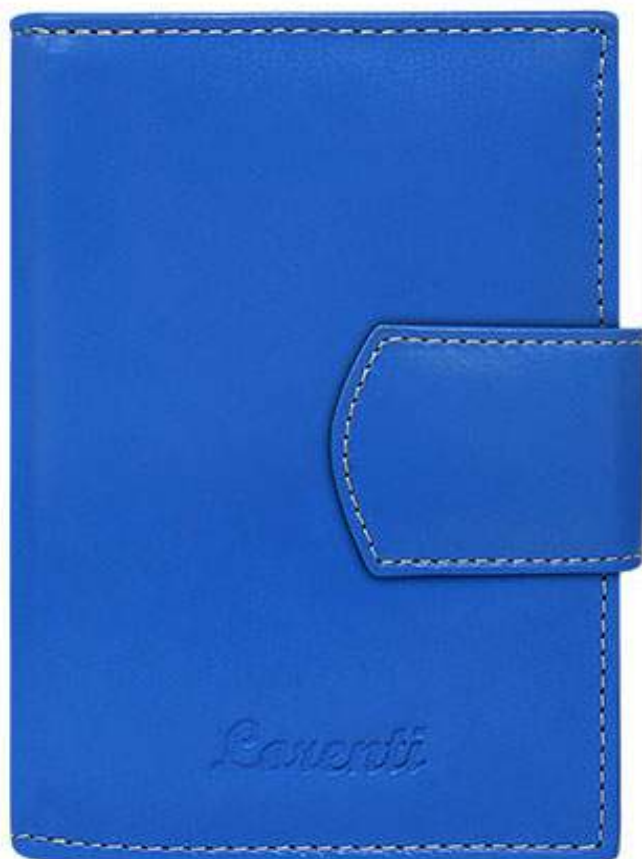

Arkusz1

Women's Leather Wallet

RD-05-BAL BLUE

7,34 $

Lorenti

SKÓRA
NATURALNA