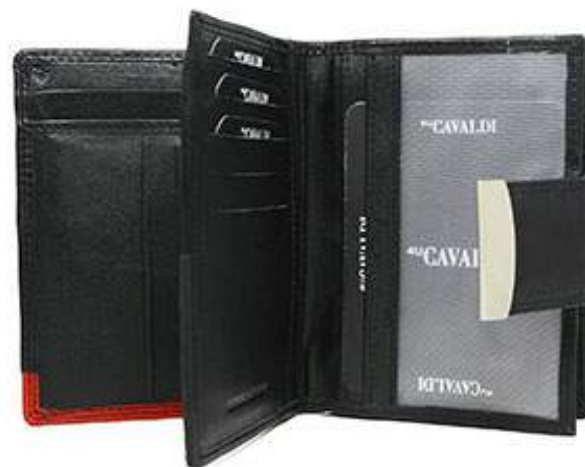

Arkusz1

Women's Leather Wallet

RD-04-CMN BLACK+RED

5,68 $

4^UCAVALDI