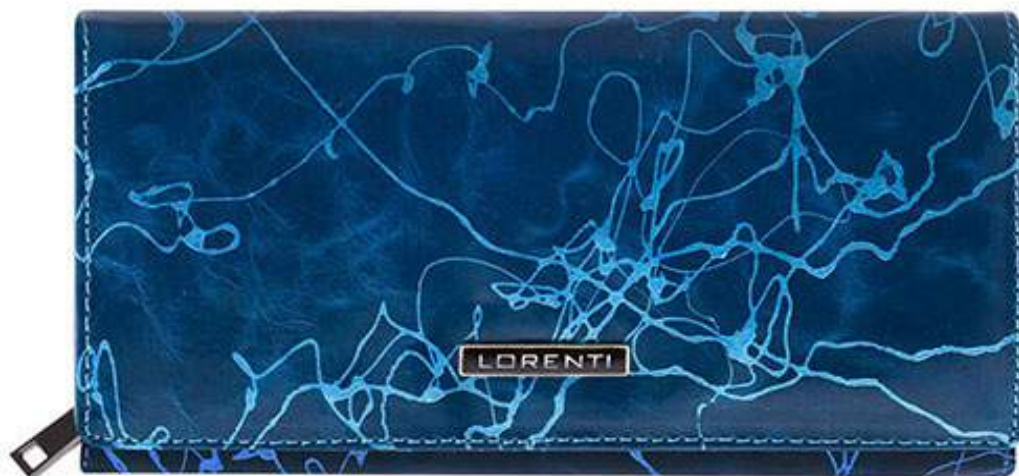

Arkusz1

Women's Leather Wallet

76110-CV BLUE

9,47 $

Lorenti