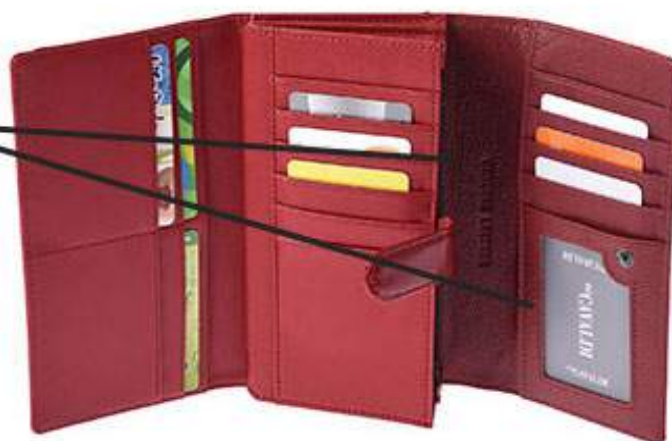

Women's Wallet Leather+PU

PN26-SFS L.RED

6,16 $

4^UCAVALDI

SKÓRA
NATURALNA