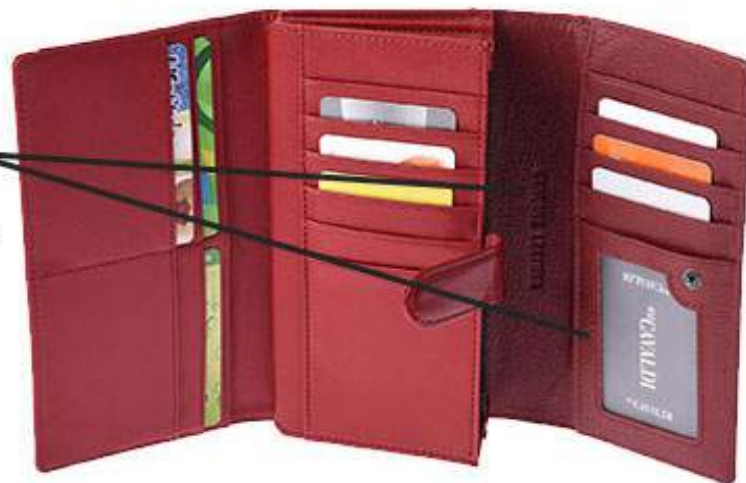

Arkusz1

Women's Wallet Leather+PU

PN27-LF RED

5,92 $

4^UCAVALDI

SKÓRA
NATURALNA