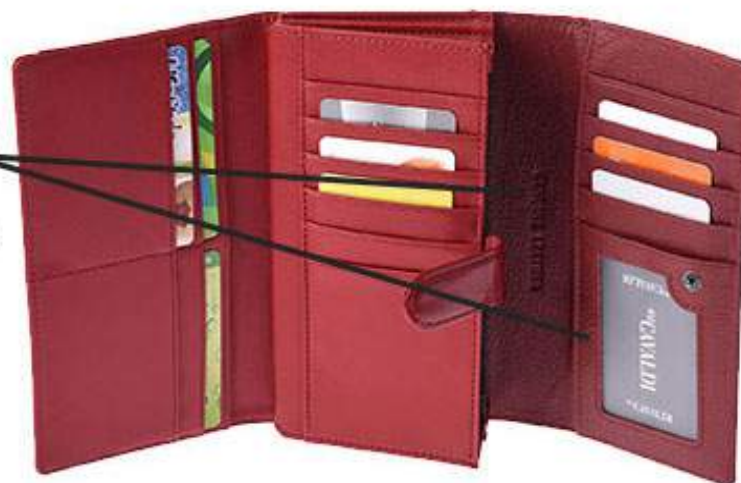

Arkusz1

Women's Wallet Leather+PU

PN26-BB RED

6,16 $

4^UCAVALDI

SKÓRA
NATURALNA