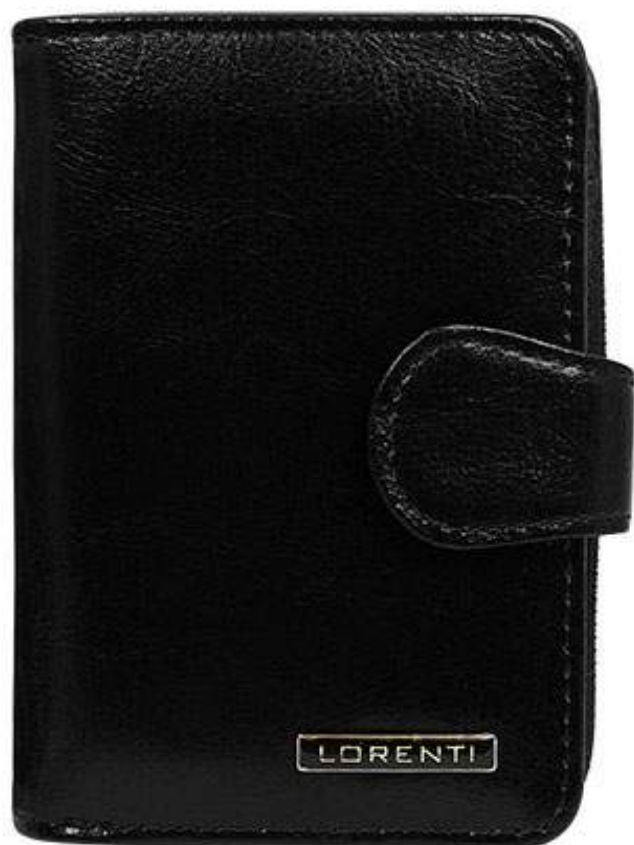

Arkusz1

Women's Leather Wallet

GF115-SL BLACK

7,11 $

Lorenti