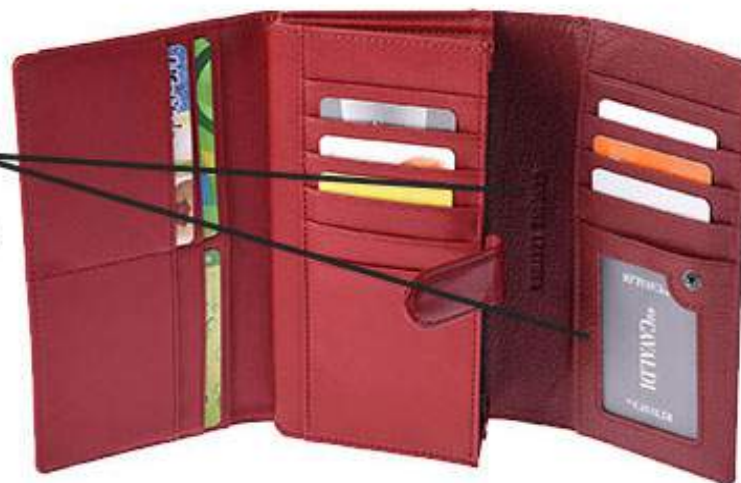

Women's Wallet Leather+PU

PN26-BF RED

6,16 $

4^UCAVALDI

SKÓRA
NATURALNA