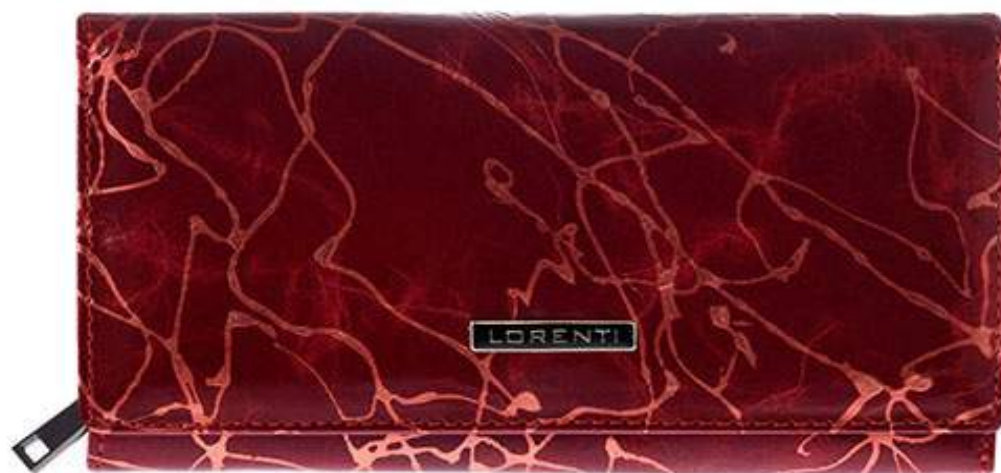

*Lorenti*

Arkusz1

Women's Leather Wallet

76110-CV RED

9,47 \$

*Lorenti*

Arkusz1

Women's Leather Wallet