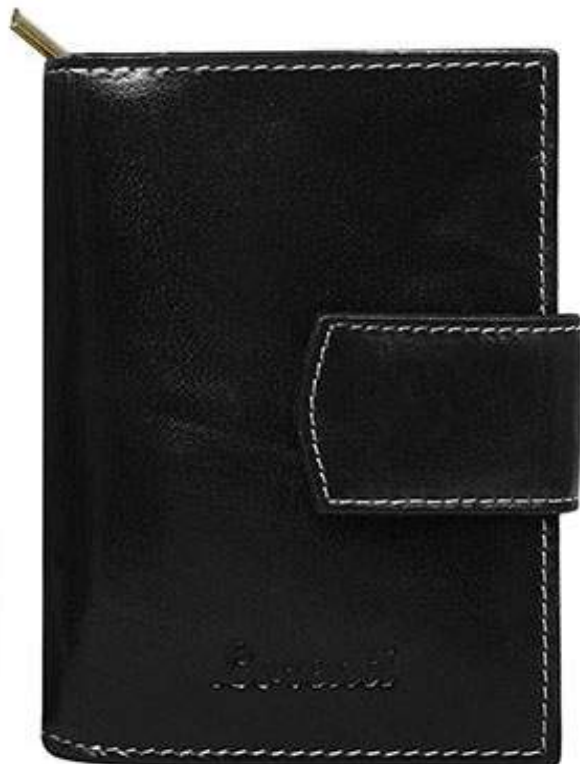

Arkusz1

Women's Leather Wallet

RD-05-BAL2 BLACK

7,34 $

Lorenti

SKÓRA
NATURALNA