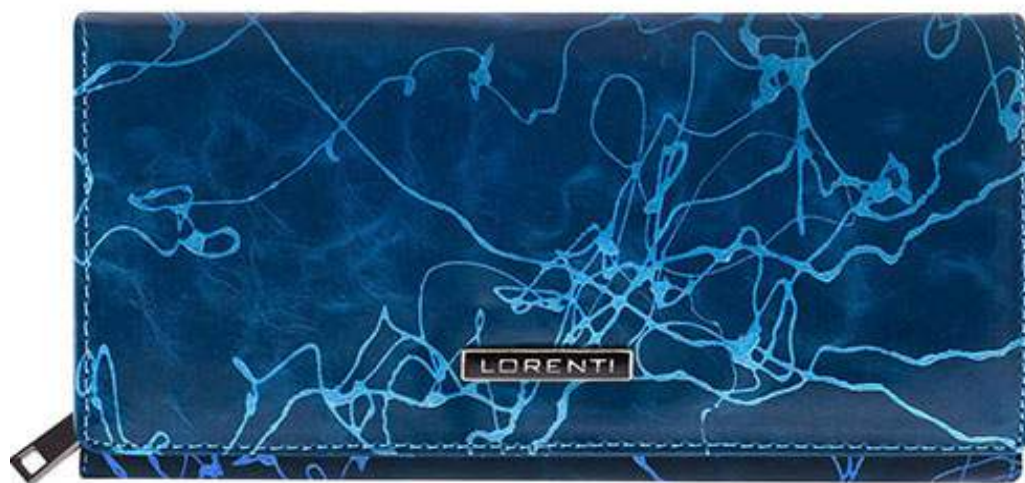

Arkusz1

Women's Leather Wallet

76111-CV BLUE

9,71 $

Lorenti