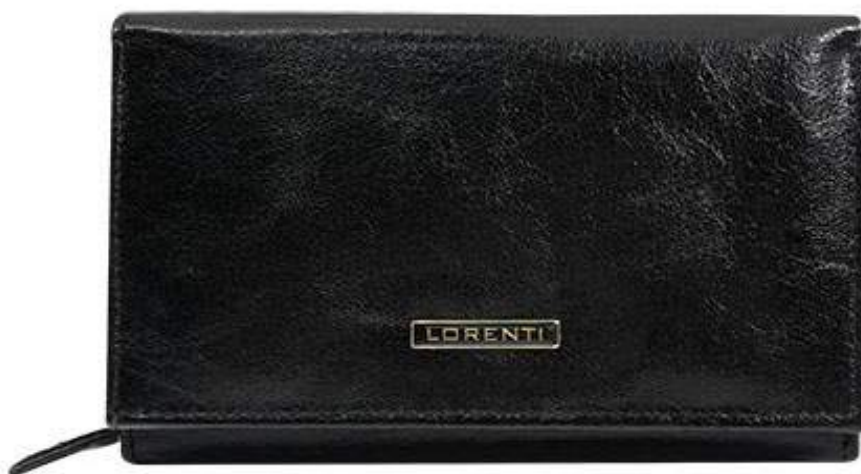

Arkusz1

Women's Leather Wallet

N19-BM BLACK

7,58 $

Lorenti