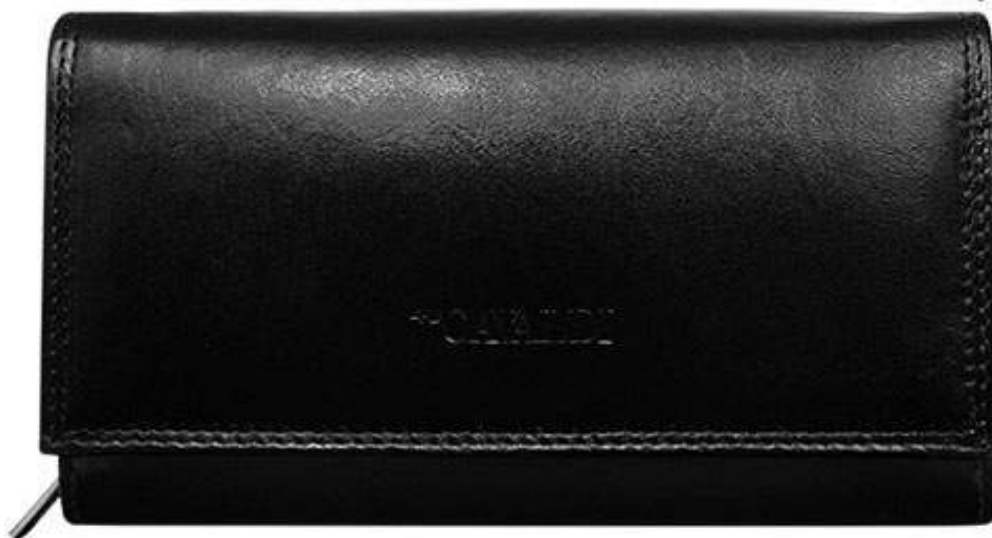

Arkusz1

Women's Leather Wallet

RD-07-CMN BLACK

5,68 $

4^UCAVALDI