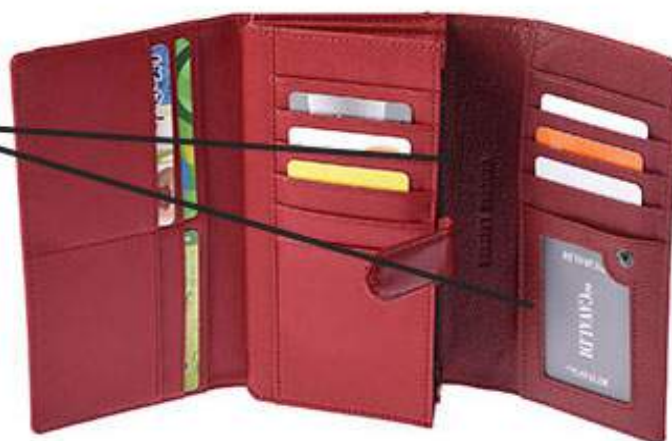

SKÓRA  
NATURALNA

Women's Wallet Leather+PU

PN27-SFS L.RED

5,92 \$

4<sup>U</sup>CAVALDI

SKÓRA  
NATURALNA

Arkusz1

Women's Wallet Leather+PU