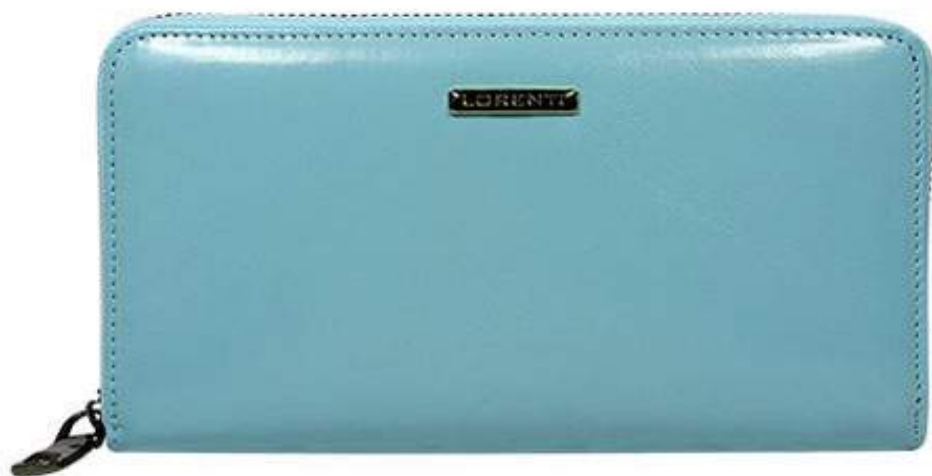

Arkusz1

Women's Leather Wallet

76119-NIC BLUE

10,18 $

Lorenti

SKÓRA
NATURALNA