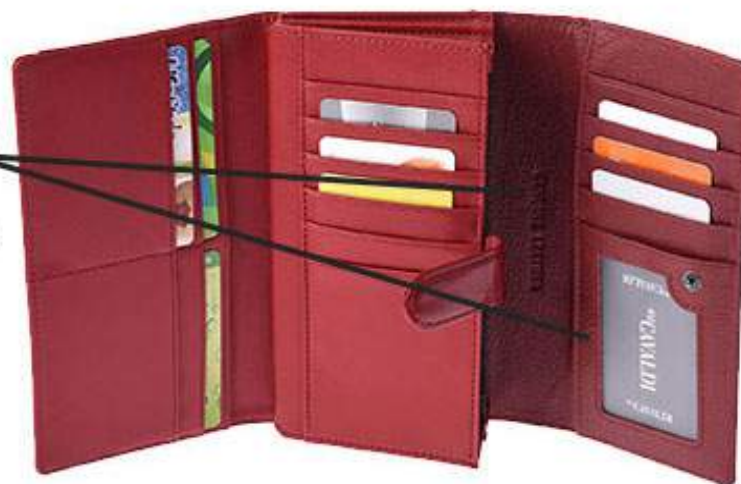

Arkusz1

Women's Wallet Leather+PU

PN27-BF RED

5,92 $

4^UCAVALDI

SKÓRA
NATURALNA