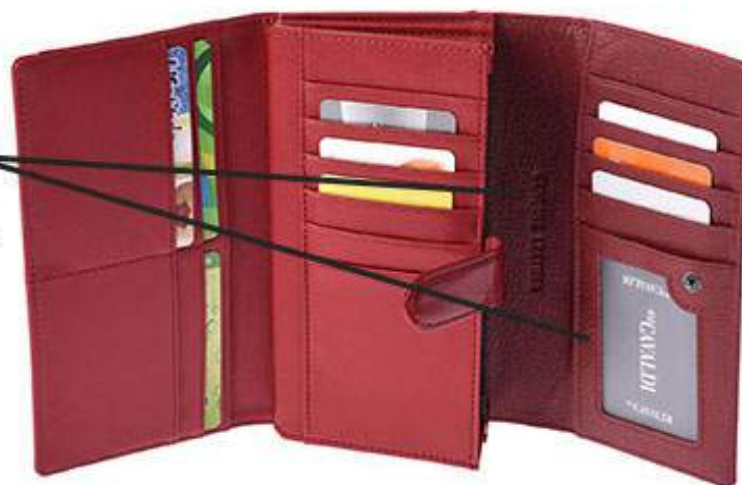

Arkusz1

Women's Wallet Leather+PU

PN27-SFS D.RED

5,92 $

4^UCAVALDI

SKÓRA
NATURALNA