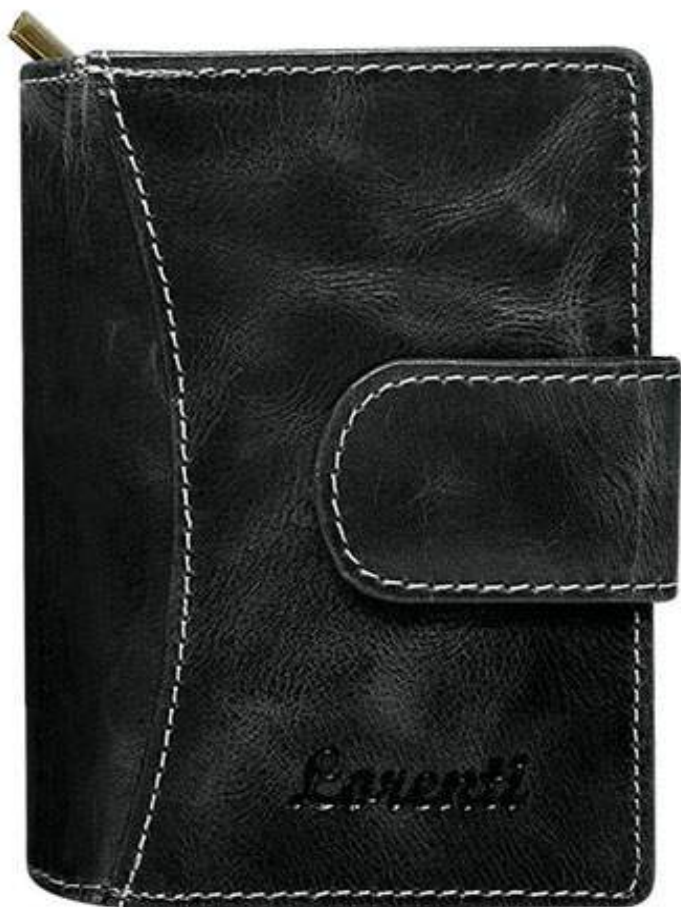

Arkusz1

Women's Leather Wallet

RD-09-BAL2 BLACK

7,34 $

Lorenti