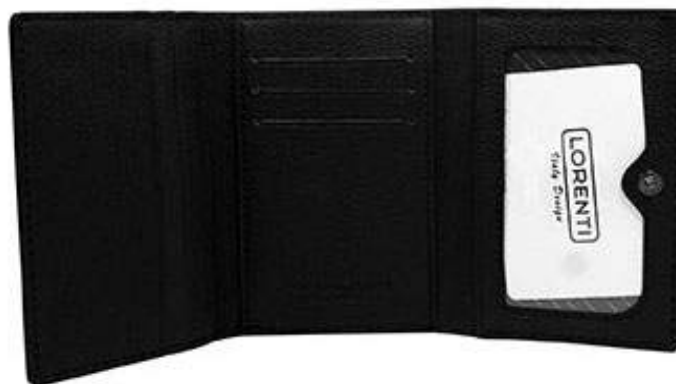

Women's Leather Wallet

15-09-SH BLACK

10,18 $

Lorenti