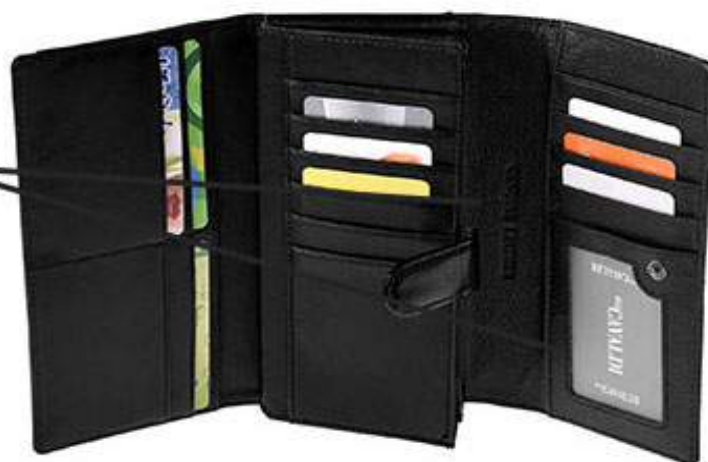

Arkusz1

Women's Wallet Leather+PU

PN27-YM BLACK

5,92 $

4^UCAVALDI

SKÓRA
NATURALNA