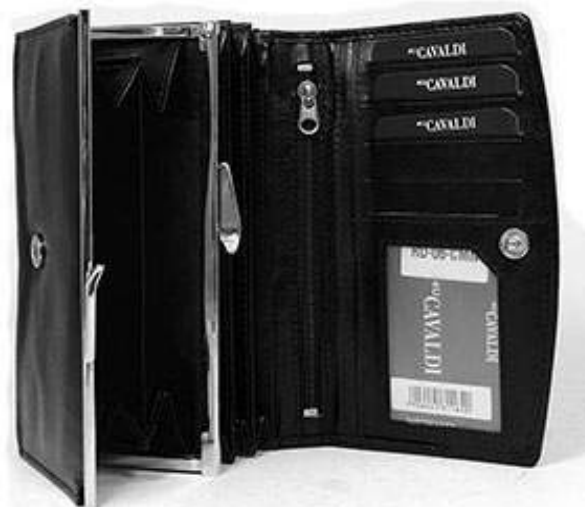

SKÓRA  
NATURALNA

Arkusz1

Women's Leather Wallet

RD-06-CMN BLACK

5,68 \$

4<sup>U</sup>CAVALDI

Arkusz1

Women's Leather Wallet