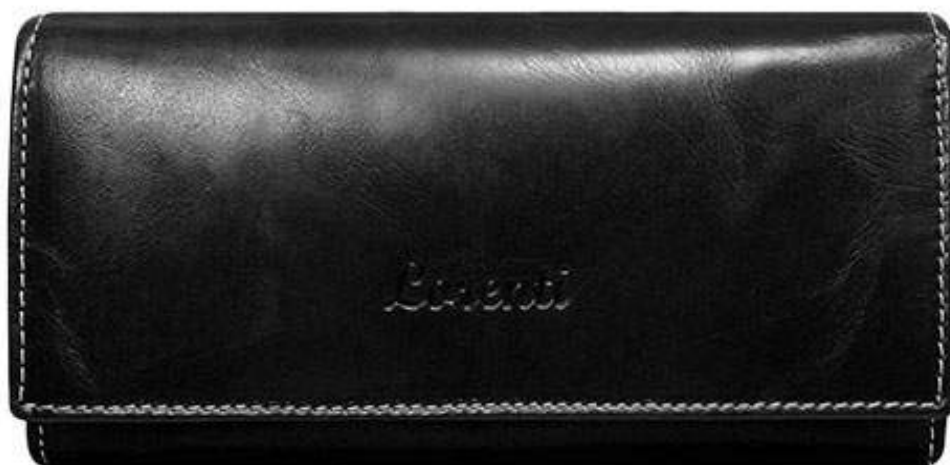

Arkusz1

Women's Leather Wallet

RD-12-BAL2 BLACK

7,34 $

Lorenti