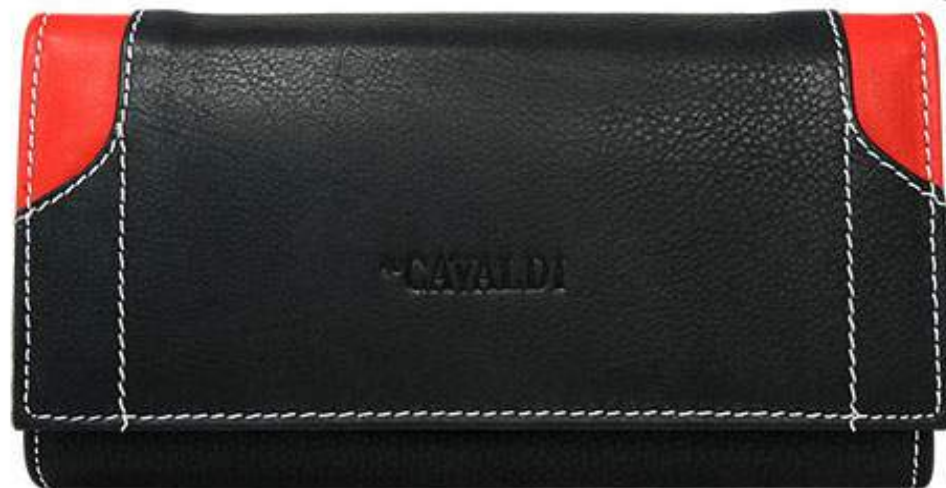

Arkusz1

Women's Leather Wallet

803-CCF BLACK+RED

6,39 $

4^UCAVALDI